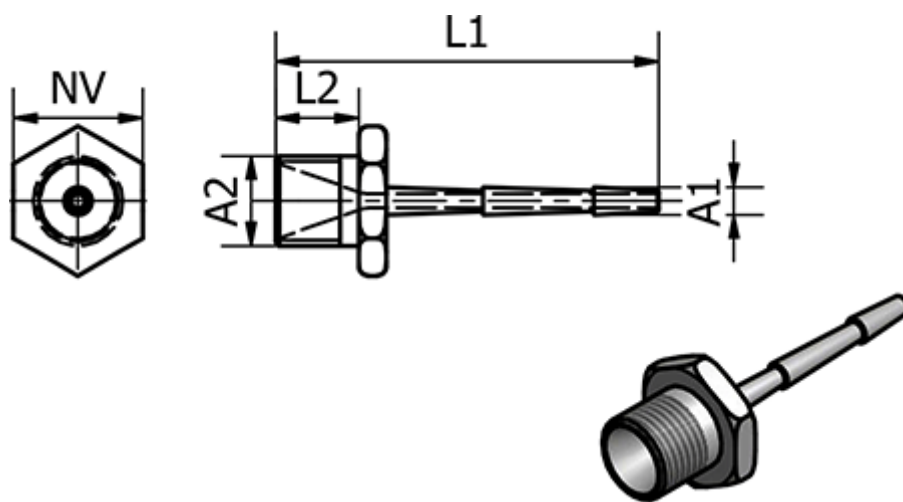

Data Sheet

Article number: 586239FSES

Description: Tube Connector 239.FS-ES, Ø13 - G 3/8"
Stainless

Measures

Ext. Hose Diameter A1	= 13
L1	= 48.5
L2	= 10
NV	= 19
Thread A2	= G 3/8"